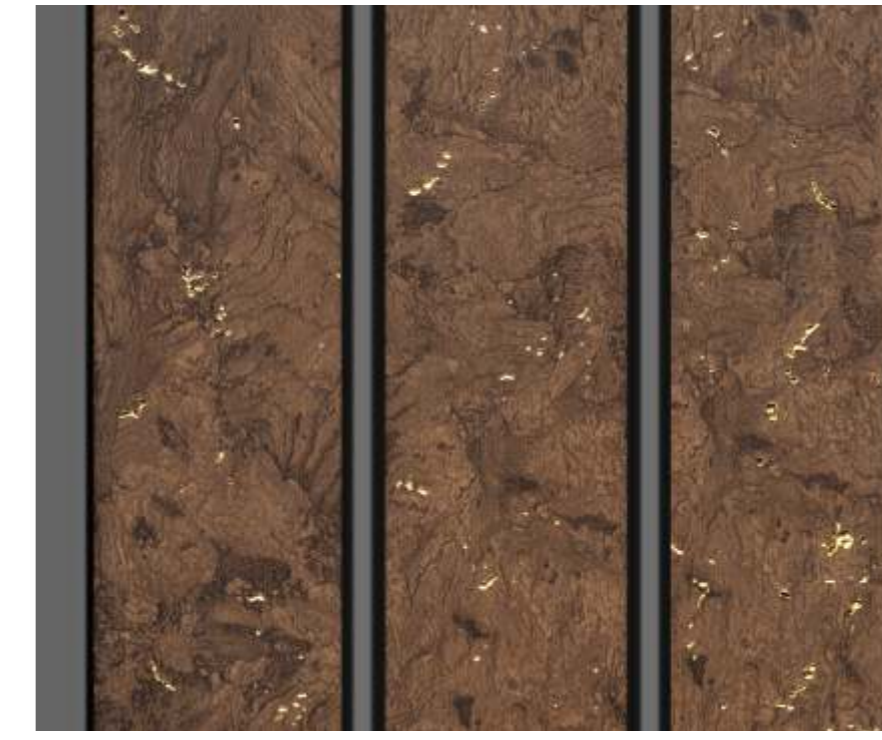

1612

1453

1460

THE
32
COLLECTION

1906

1901

1905

1904

1551

1552

1553

1554

HUTCH
LUXURY LOUVERS

Available Size : 5 INCH x 96 INCH (8 FEET)

1857

1856