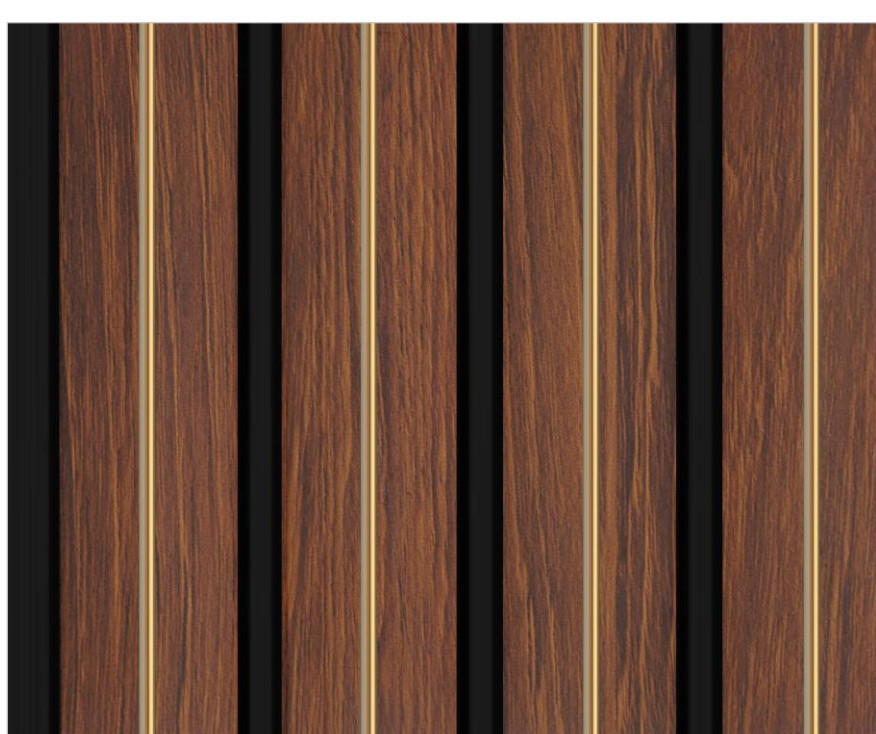

Water
Proof

Borer
Proof

Termite
Proof

2055

2056

2057

1625

1627

1628

1629

1626

1618

Available in 8 & 9.5 Feet

Thickness
12mm

Hi-Density

Seamless
Patterns

1870

1871

1872

1816

Available in 8 & 9.5 Feet

Thickness
12mm

Hi-Density

Seamless
Patterns