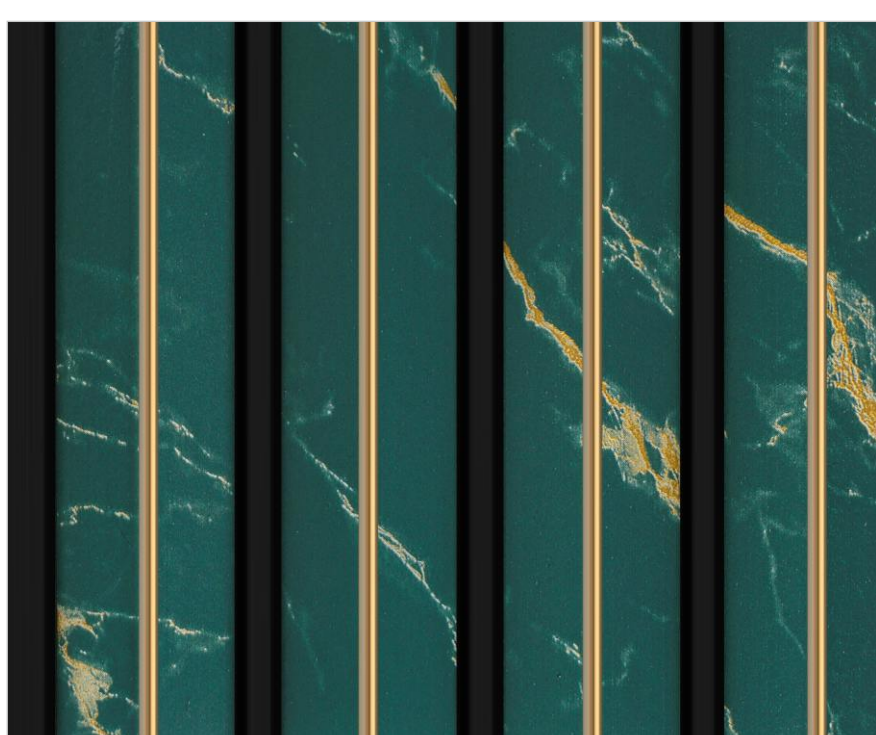

INDIA'S
TRUSTED
DECORATIVE
LOUVERS BRAND

LOU *Stylish* VERS

DISCOVER
LOUVERS
WITH STYLE &
SUBSTANCE

HUTCH
LUXURY LOUVERS

Available in 8 & 9.5 Feet

Thickness
12mm

Hi-Density

Seamless
Patterns

Water
Proof

Borer
Proof

Termite
Proof

2055

2056

2057

1625

1627

1628

1629

1626

1618

Available in 8 & 9.5 Feet

Thickness
12mm

Hi-Density

Seamless
Patterns

1870

1871

1872

1816

Available in 8 & 9.5 Feet

Thickness
12mm

Hi-Density

Seamless
Patterns