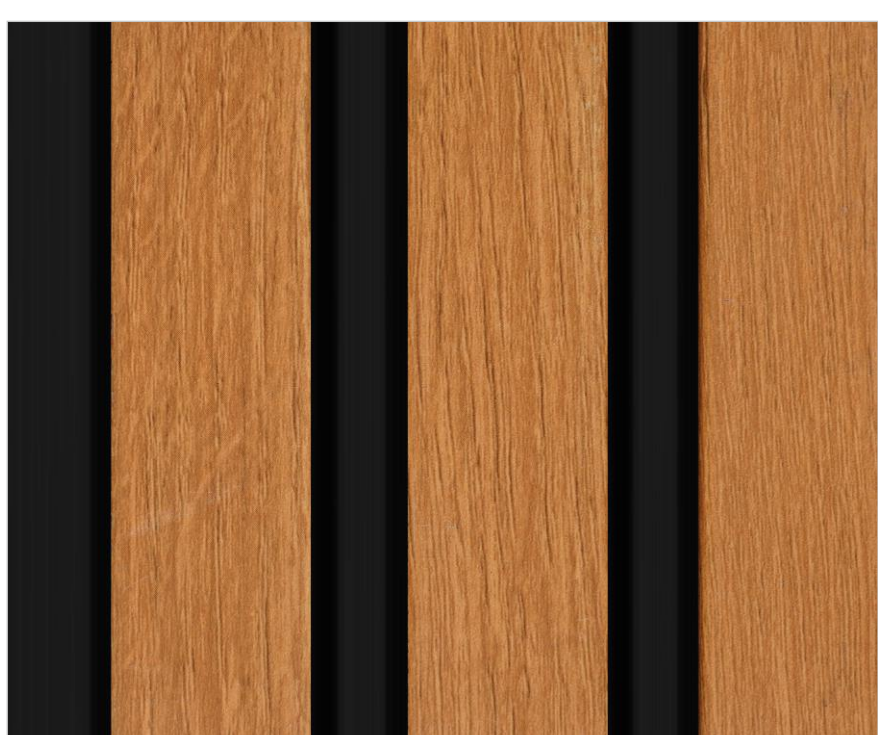

Water
Proof

Borer
Proof

Termite
Proof

1865

1866

1867

1868

1869

1870

1871

1872

1816

Available in 8 & 9.5 Feet

Thickness
12mm

Hi-Density

Seamless
Patterns