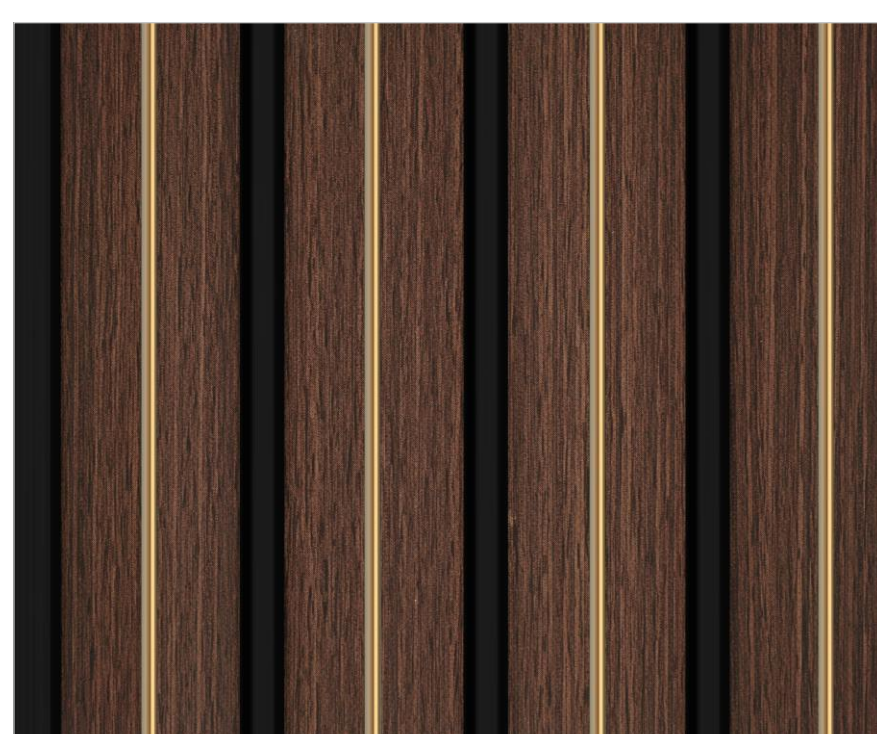

Water
Proof

Borer
Proof

Termite
Proof

2055

2056

2057

1625

1627

1628

1629

1626

1618

Available in 8 & 9.5 Feet

Thickness
12mm

Hi-Density

Seamless
Patterns

1870

1871

1872

1816

Available in 8 & 9.5 Feet

Thickness
12mm

Hi-Density

Seamless
Patterns