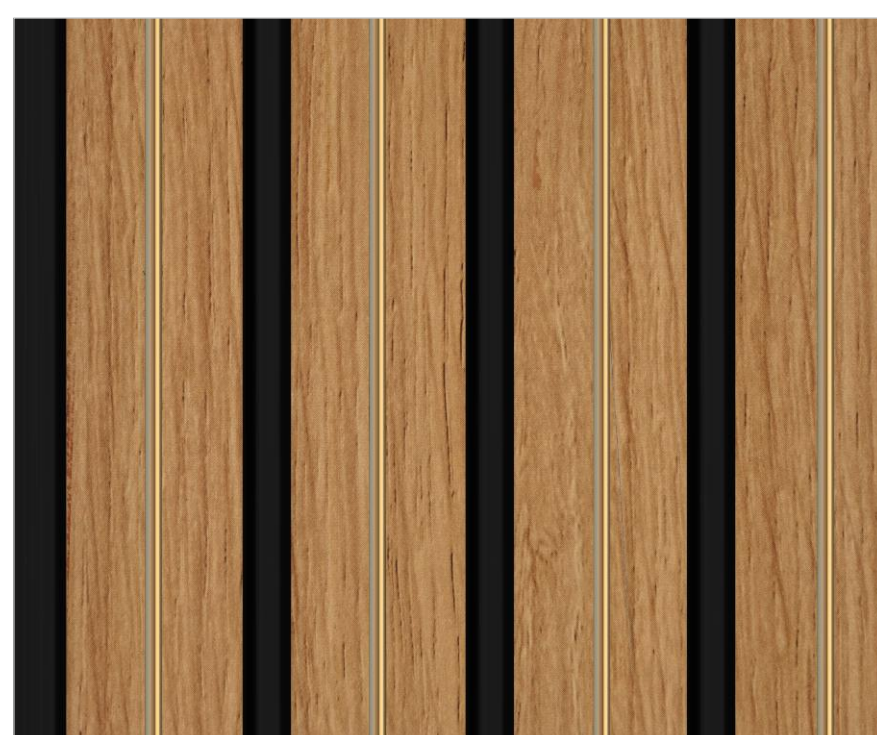

Water
Proof

Borer
Proof

Termite
Proof

2055

2056

2057

1625

1627

1628

1629

1626

1618

Available in 8 & 9.5 Feet

Thickness
12mm

Hi-Density

Seamless
Patterns

1870

1871

1872

1816

Available in 8 & 9.5 Feet

Thickness
12mm

Hi-Density

Seamless
Patterns